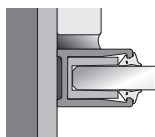

models	Corner installation left	Corner installation right	height in cm	width in cm
Artweger ZERO WALK IN			190 to 205 cm	70 - 140 Glass thickness 8 mm
Artweger ZERO WALK IN VARIO			190 to 205 cm	1 55 - 130 3 30 - 50 Glass thickness 1 8 mm Glass thickness 3 6 mm

Mounting onto tiles

Installation into the tiled surface or next to tiles

Various special solutions for special heights and widths, slants and recesses are possible.

ZERO WALK IN BASIC - glass in standard sizes

models	Corner installation left	Corner installation right	height in cm	width in cm
Artweger ZERO WALK IN BASIC			200 cm	80 90 100 110 120 140 glass thickness 8 mm adjustment +/- 7 mm
Artweger ZERO WALK IN BASIC VARIO			200 cm	1+3 130 1+3 140 1+3 150 1+3 160 1+3 170 3 50 glass thickness 1 8 mm glass thickness 3 6 mm adjustment +/- 7 mm

Wall mounting onto tiles or next to ARTWALL

Floor mounting without profile onto tiled surface

via your Artweger Guarantee Partner.

to EN 14428

Single-pane safety glass

Single-pane safety glass (ESG).

The Artweger ZERO uses a specially heat-treated safety glass (EN 12150) which is more resistant to impact, shock and temperature changes. In the event of glass breakage, glass crumbs are created which significantly reduce the risk of injury.

Frame colour: Hinges:

ARTWALL

QUICKLY RENOVATED: ARTWALL is a modern wall system for bathroom renovation. The ARTWALL wall panels are glued directly to the existing tiles or walls, without the need for laborious tiling. ARTWALL has been specially developed for wet areas and is therefore ideal for bathroom renovations. ARTWALL is also suitable for use as a bathtub cladding for the TWINLINE. Current colours and decors can be found on: www.artweger.at/artwall