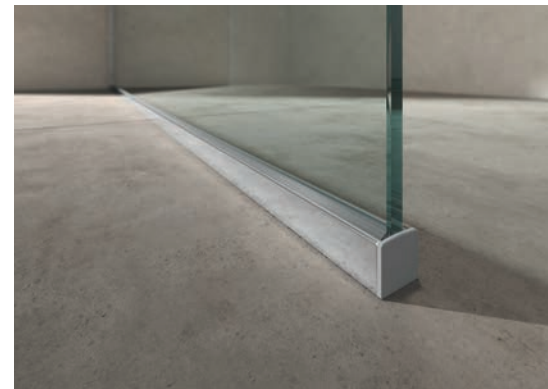

Artweger

ZERO

Less silicone. More perfection.

ZERO FRAME
to the wall and floor

ONLY GLASS, NOTHING ELSE

The new shower series Artweger ZERO, impresses with its complete transparency. Its connecting profiles can be integrated into the wall and floor. Only the glass remains visible - nothing else. Whether in a newly built or renovated bathroom, the Artweger ZERO can be individually adapted to suit your needs and is also a visual highlight.

100% transparent: the profiles are integrated IN the wall and floor.

100% silicone-free: The just 17 mm high profiles are mounted ON the surface, (tiles and shower tray)

Can be freely combined: As an example, the floor profile is mounted ON the tiles, the wall profile is integrated IN the wall.

Beautiful appearance for many years: high-quality discreet seals instead of silicone joints.

LESS SILICONE - MORE PERFECTION

With the Artweger ZERO, high-quality 8 mm thick shower glass is fixed to the wall and floor with transparent seals. This creates a particularly slim, uniform and silicone-free joint. It not only looks good but has other advantages:

The glass wall is installed in the floor profile on the existing floor or alternatively mounted without a floor profile using a transparent edge protection. This variant is sealed with silicone.

ZERO Walk In VARIO - the Walk in for small bathrooms