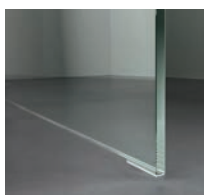

Wall mounting onto tiles or next to ARTWALL

Floor mounting without profile onto tiled surface

via your Artweger Guarantee Partner.

to EN 14428

Single-pane safety glass

Glass clear

Fully frosted or a frosted strip
Satin, surface complète