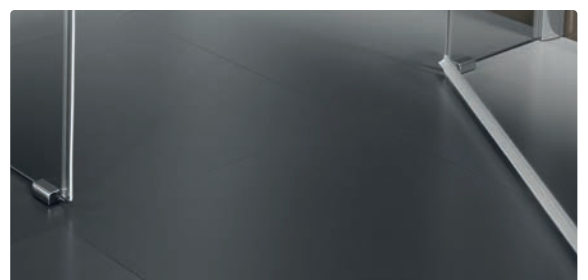

Artweger DYNAMIC

The reliable one

1/4-round shower with swing doors

Continuous vertical seals are sure to keep the water within the shower, even around the hinge area.

You can decide when installing the shower: 100% floor-level access or an optional 12 mm high surge bar, to give improved tightness in the door area.