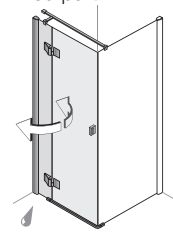

On opening inwards, the edge of the door pivots in the rounded cavity of the hinge and is then gently stopped by the sealant of the second glass part. When the door is closed, the two seals interlock, meaning that water leakage is effectively prevented.

Optional left or right opening, barrier-free access, standard height 200 cm, application **on** or **without** shower tray

Types:

1/4-round shower
2 swinging doors
and 2 fixed parts

80 x 80 I
90 x 90 I
90 x 90 II
100 x 100 II

**Corner entry
on fixed part**
2 swinging doors
and 2 fixed parts

80 x 80
90 x 90
90 x 75
75 x 90
90 x 80
80 x 90
100 x 100

**Swinging door
attached on fixed part
in alcove**
1 door part and
1 fixed part

80
90
100
120

**Swinging door
attached on fixed part
in alcove**
1 door part and
2 fixed parts

90
100
120

**Swinging door
attached on fixed part
next to side screen**
1 door part and
1 fixed part

80
90
100
120