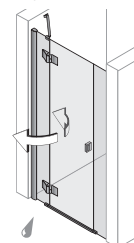

Optional left or right opening, barrier-free access, standard height 200 cm, application **on** or **without** shower tray

Types:

1/4-round shower
2 swinging doors
and 2 fixed parts

80 x 80 I
90 x 90 I
90 x 90 II
100 x 100 II

**Corner entry
on fixed part**
2 swinging doors
and 2 fixed parts

80 x 80
90 x 90
90 x 75
75 x 90
90 x 80
80 x 90
100 x 100

**Swinging door
attached on fixed part
in alcove**
1 door part and
1 fixed part

80
90
100
120

**Swinging door
attached on fixed part
in alcove**
1 door part and
2 fixed parts

90
100
120

**Swinging door
attached on fixed part
next to side screen**
1 door part and
1 fixed part

80
90
100
120