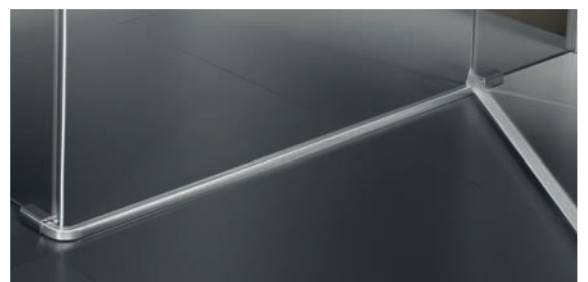

Artweger DYNAMIC

The reliable one

1/4-round shower with swing doors

Continuous vertical seals are sure to keep the water within the shower, even around the hinge area.

You can decide when installing the shower: 100% floor-level access or an optional 12 mm high surge bar, to give improved tightness in the door area.