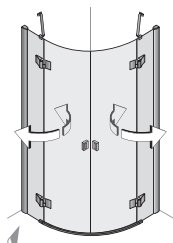

On opening inwards, the edge of the door pivots in the rounded cavity of the hinge and is then gently stopped by the sealant of the second glass part. When the door is closed, the two seals interlock, meaning that water leakage is effectively prevented.

Artweger DYNAMIC

The reliable one

1/4-round shower with swing doors

Continuous vertical seals are sure to keep the water within the shower, even around the hinge area.

You can decide when installing the shower: 100% floor-level access or an optional 12 mm high surge bar, to give improved tightness in the door area.

Optional left or right opening, barrier-free access, standard height 200 cm, application **on** or **without** shower tray

Types:

1/4-round shower
2 swinging doors
and 2 fixed parts

80 x 80 I
90 x 90 I
90 x 90 II
100 x 100 II

**Corner entry
on fixed part**
2 swinging doors
and 2 fixed parts

80 x 80
90 x 90
90 x 75
75 x 90
90 x 80
80 x 90
100 x 100

**Swinging door
attached on fixed part
in alcove**
1 door part and
1 fixed part