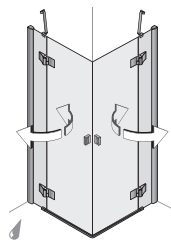

Artweger DYNAMIC

The reliable one

1/4-round shower with swing doors

Continuous vertical seals are sure to keep the water within the shower, even around the hinge area.

You can decide when installing the shower: 100% floor-level access or an optional 12 mm high surge bar, to give improved tightness in the door area.

Optional left or right opening, barrier-free access, standard height 200 cm, application **on** or **without** shower tray

Types:

1/4-round shower
2 swinging doors
and 2 fixed parts

80 x 80 I
90 x 90 I
90 x 90 II
100 x 100 II

**Corner entry
on fixed part**
2 swinging doors
and 2 fixed parts

80 x 80
90 x 90
90 x 75
75 x 90
90 x 80
80 x 90
100 x 100

**Swinging door
attached on fixed part
in alcove**
1 door part and
1 fixed part

80
90
100
120

**Swinging door
attached on fixed part
in alcove**
1 door part and
2 fixed parts

90
100
120

**Swinging door
attached on fixed part
next to side screen**
1 door part and
1 fixed part

80
90
100
120